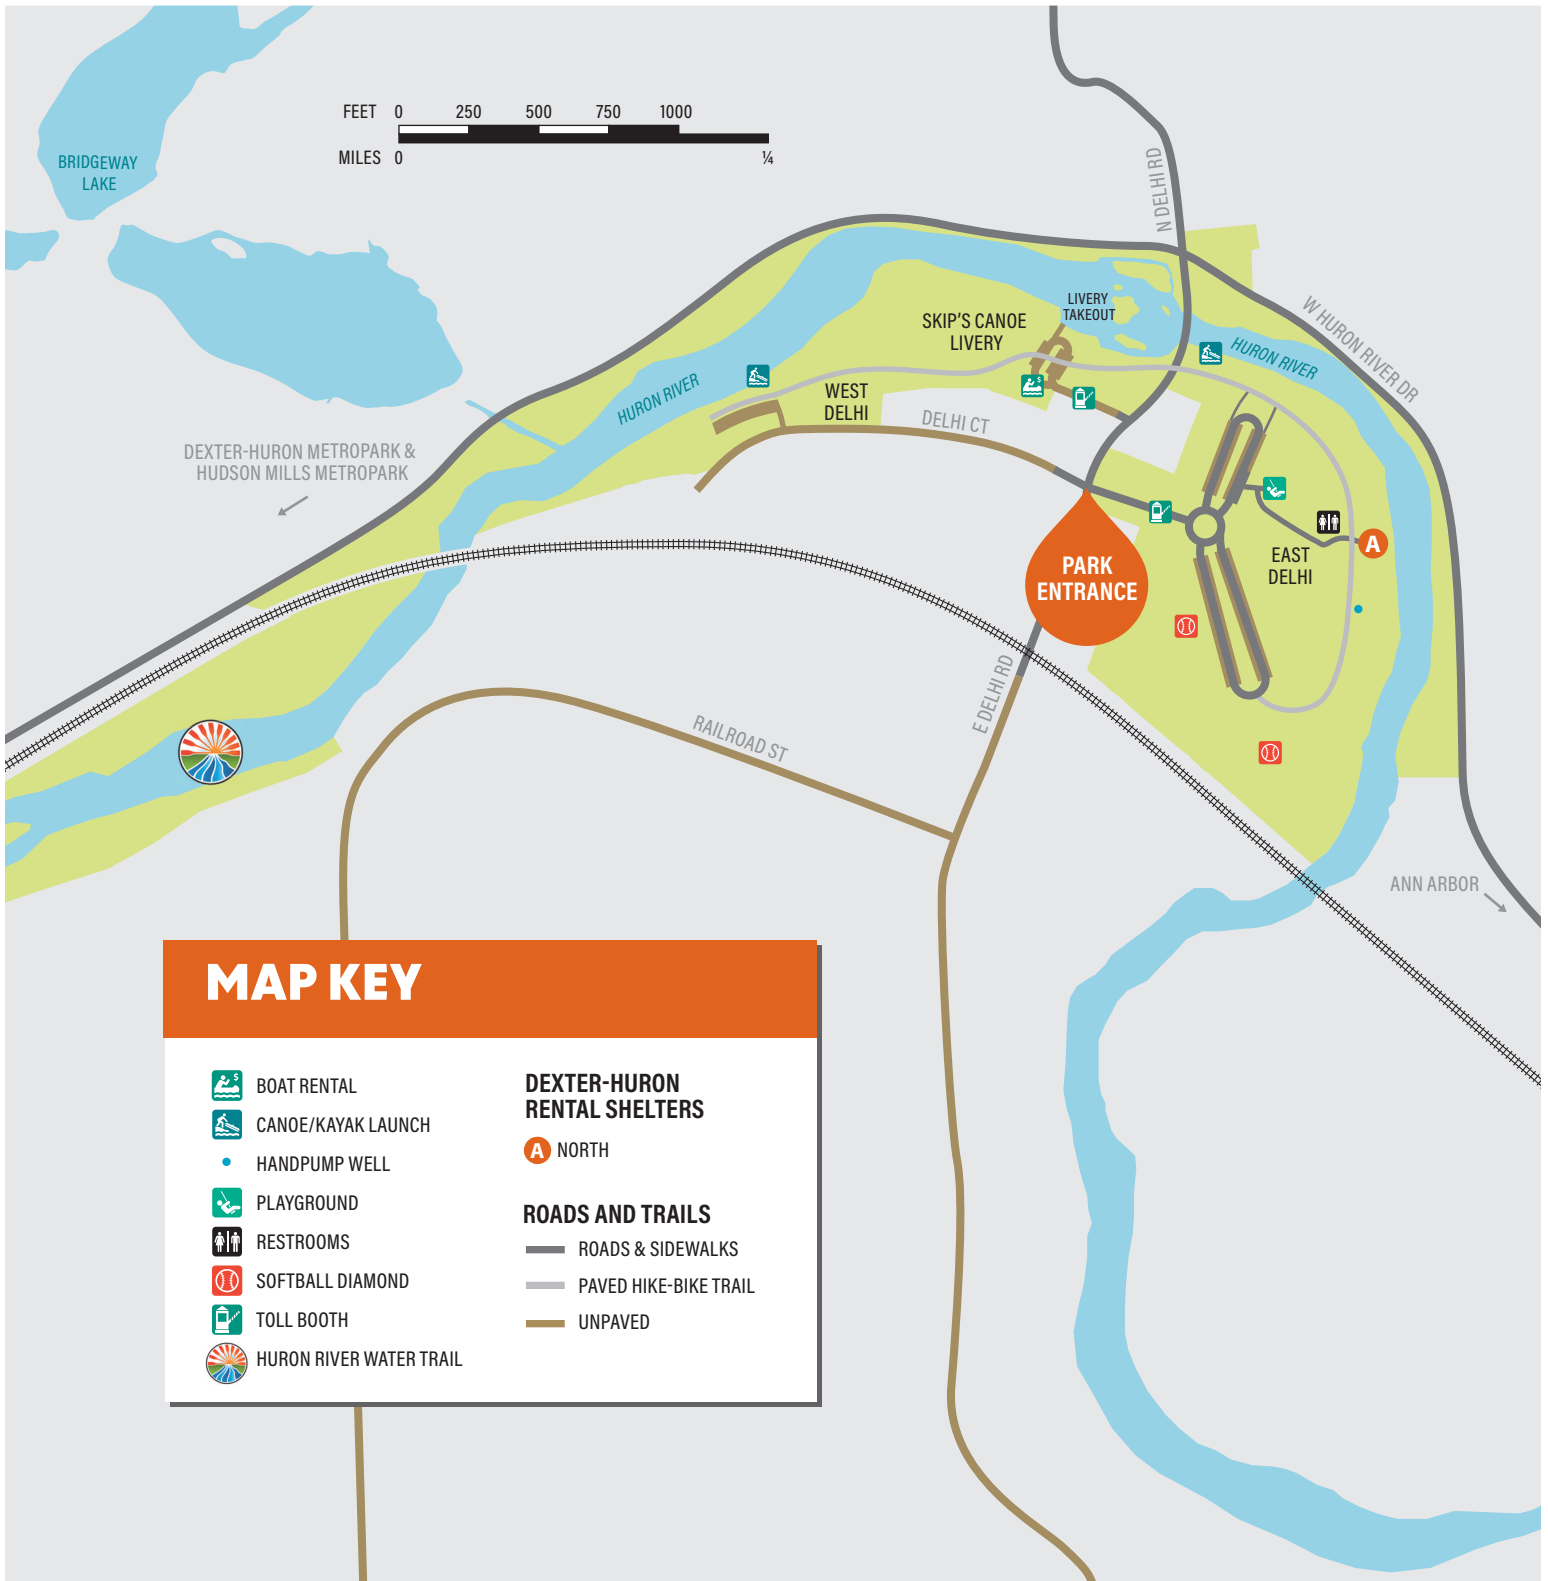

DELHI

Administered through Hudson Mills Metropark

3902 E. Delhi, Ann Arbor, MI 48103

Hudson Mills Metropark Office: (734) 426-8211

Park Hours: 8 a.m. - 10 p.m. | Park Office: 8 a.m. - 4 p.m.

MAP KEY

BOAT RENTAL	DEXTER-HURON RENTAL SHELTERS
CANOE/KAYAK LAUNCH	NORTH
HANDPUMP WELL	ROADS AND TRAILS
PLAYGROUND	ROADS & SIDEWALKS
RESTROOMS	PAVED HIKE-BIKE TRAIL
SOFTBALL DIAMOND	UNPAVED
TOLL BOOTH	
HURON RIVER WATER TRAIL	