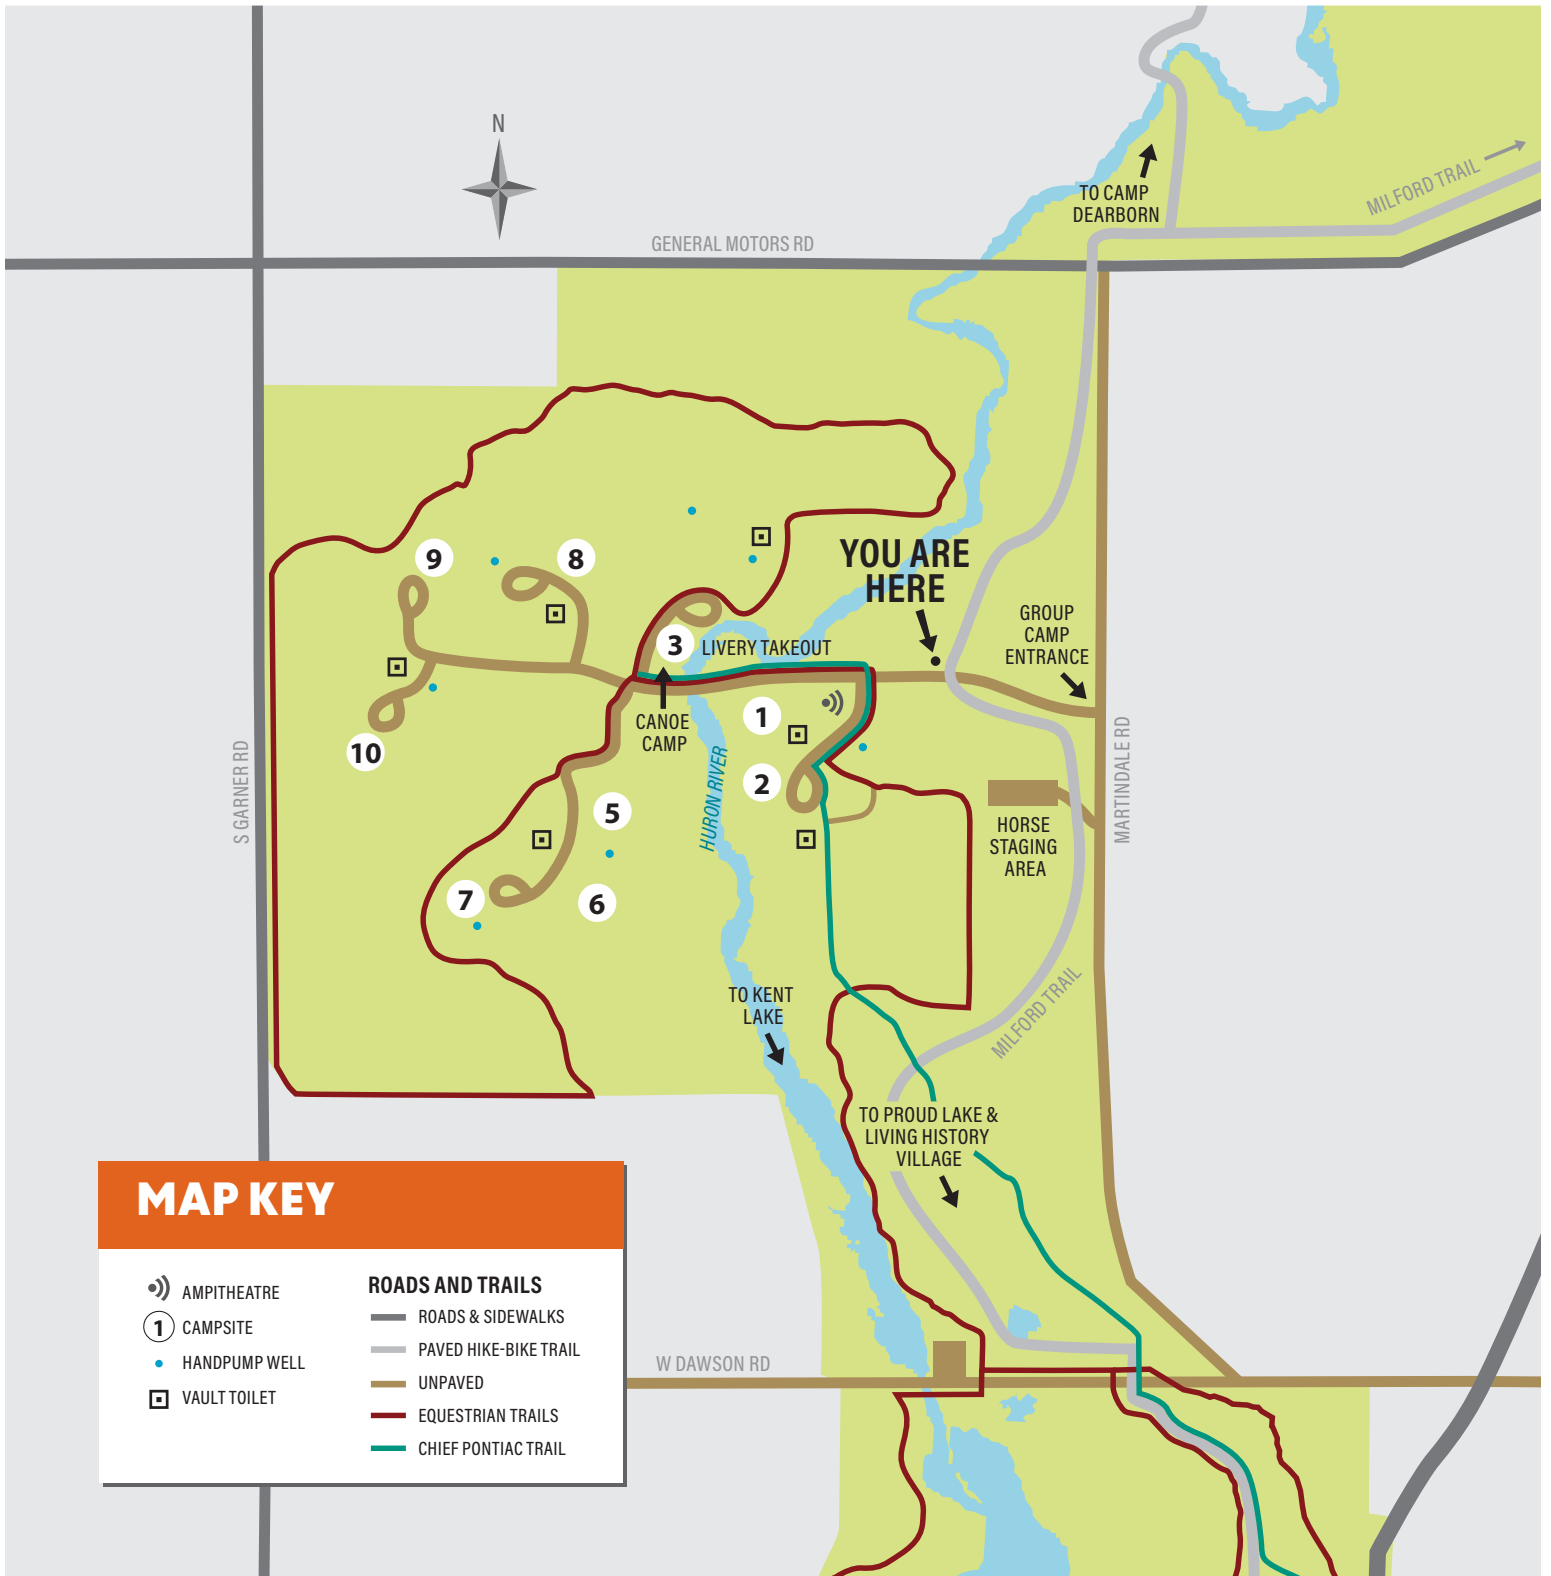

# KENSINGTON GROUP CAMP

Group Camp Road, Milford, MI 48381

Park Office & Police HQ: (810) 227-8910

Park Hours: 7 a.m. - 10 p.m. | Park Office: 8 a.m. - 4 p.m.

## MAP KEY

- AMPITHEATRE
- CAMPSITE
- HANDPUMP WELL
- VAULT TOILET

- ROADS AND TRAILS**
- ROADS & SIDEWALKS
  - PAVED HIKE-BIKE TRAIL
  - UNPAVED
  - EQUESTRIAN TRAILS
  - CHIEF PONTIAC TRAIL

ALL CAMPERS MUST OBTAIN A CAMPSITE PERMIT FROM THE PARK OFFICE BEFORE ARRIVAL